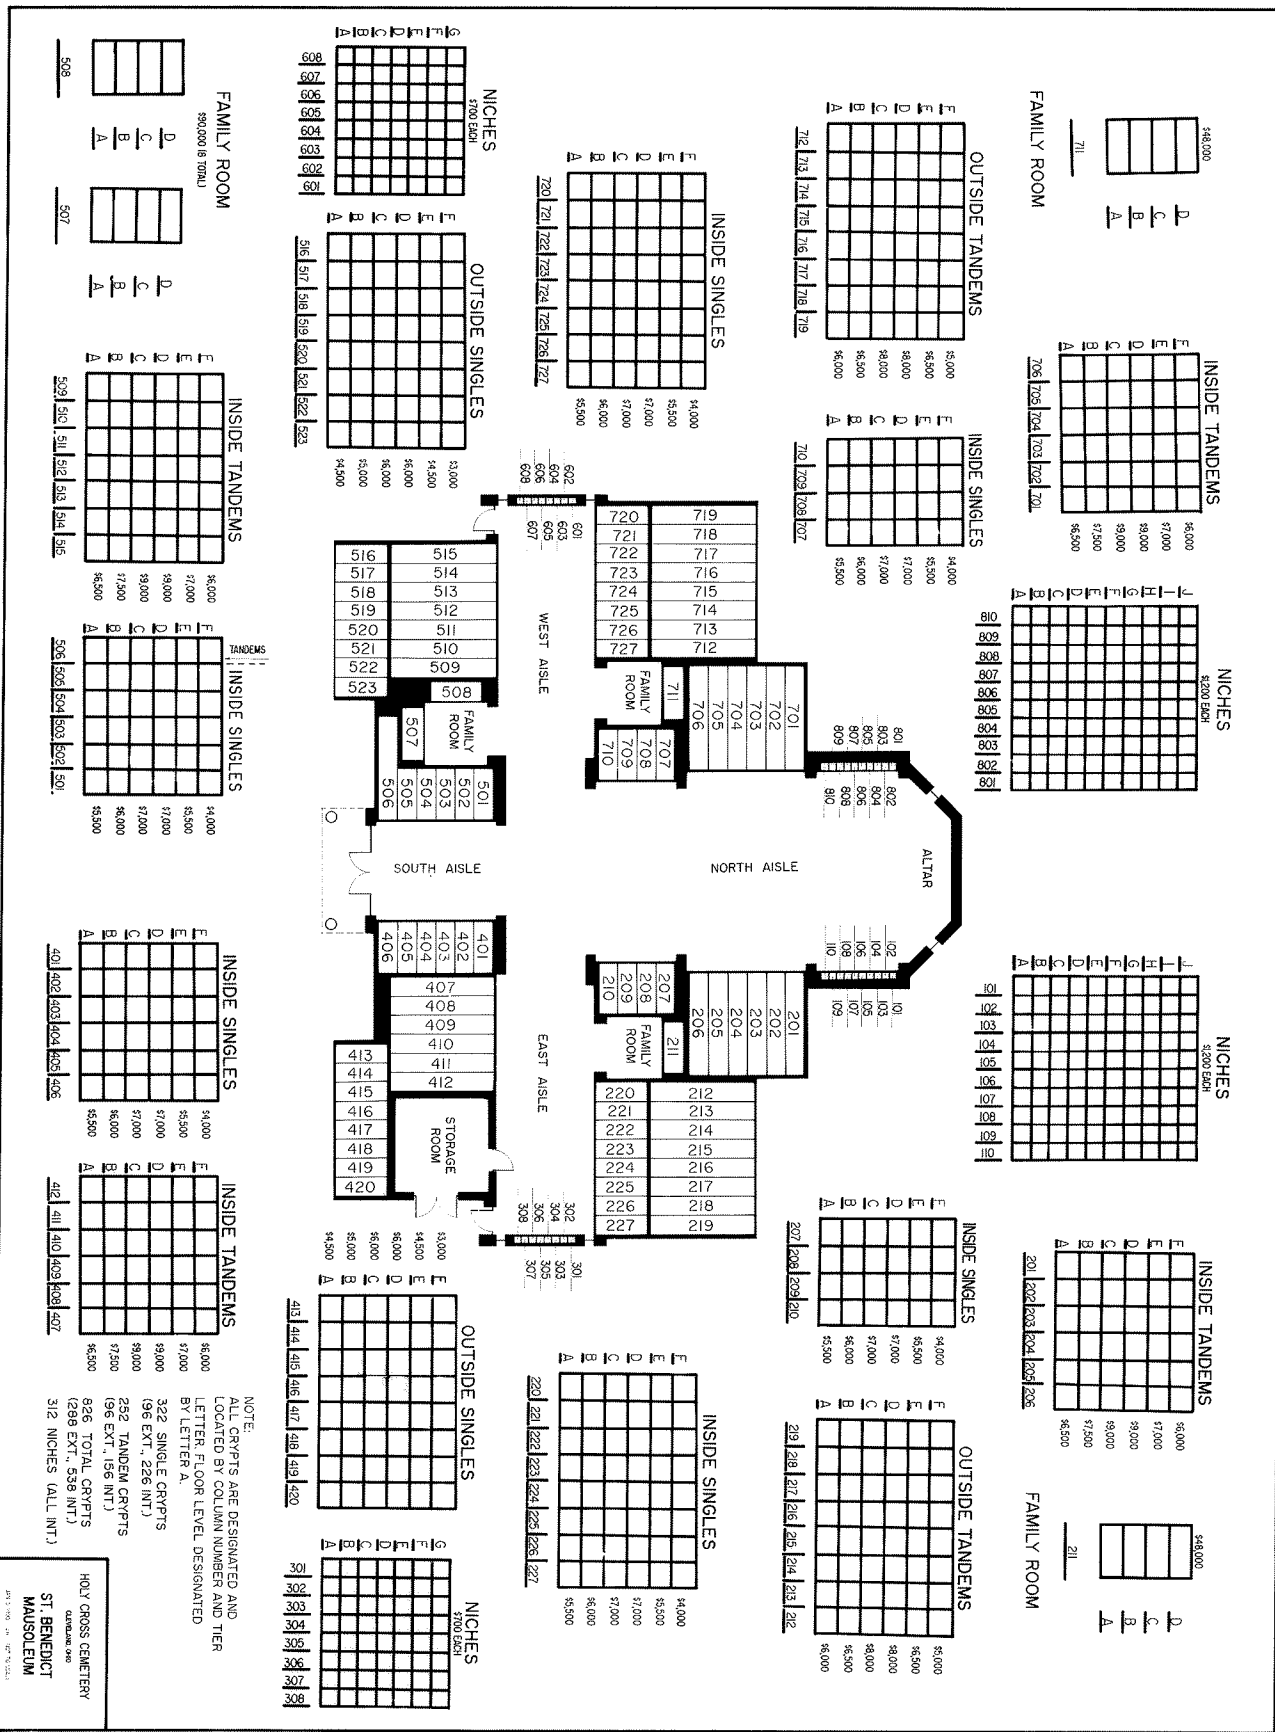

NOTE:
 ALL CRYPTS ARE DESIGNATED AND LOCATED BY COLUMN NUMBER AND TIER LETTER FLOOR LEVEL DESIGNATED BY LETTER A.
 322 SINGLE CRYPTS (96 EXT., 226 INT.)
 252 TANDEM CRYPTS (96 EXT., 156 INT.)
 826 TOTAL CRYPTS (288 EXT., 538 INT.)
 312 NICHES (ALL INT.)

HOLY CROSS CEMETERY
 CHICAGO, ILL. 60609
**ST. BENEDICT
 MAUSOLEUM**
 484 S. 100th ST. WILMINGTON, DE.

NOTE:
 ALL CRYPTS ARE DESIGNATED AND
 LOCATED BY COLUMN NUMBER AND TIER
 LETTER, FLOOR LEVEL DESIGNATED
 BY LETTER A.

322 SINGLE CRYPTS
 (96 EXT., 226 INT.)

262 TANDEM CRYPTS
 (96 EXT., 196 INT.)

826 TOTAL CRYPTS
 (288 EXT., 538 INT.)

312 NICHE (ALL INT.)

HOLY CROSS CEMETERY
 GRANITE AND
 ST. BENEDICT
 MANUSOLEUM
 411-1-1100 FAX 411-7111